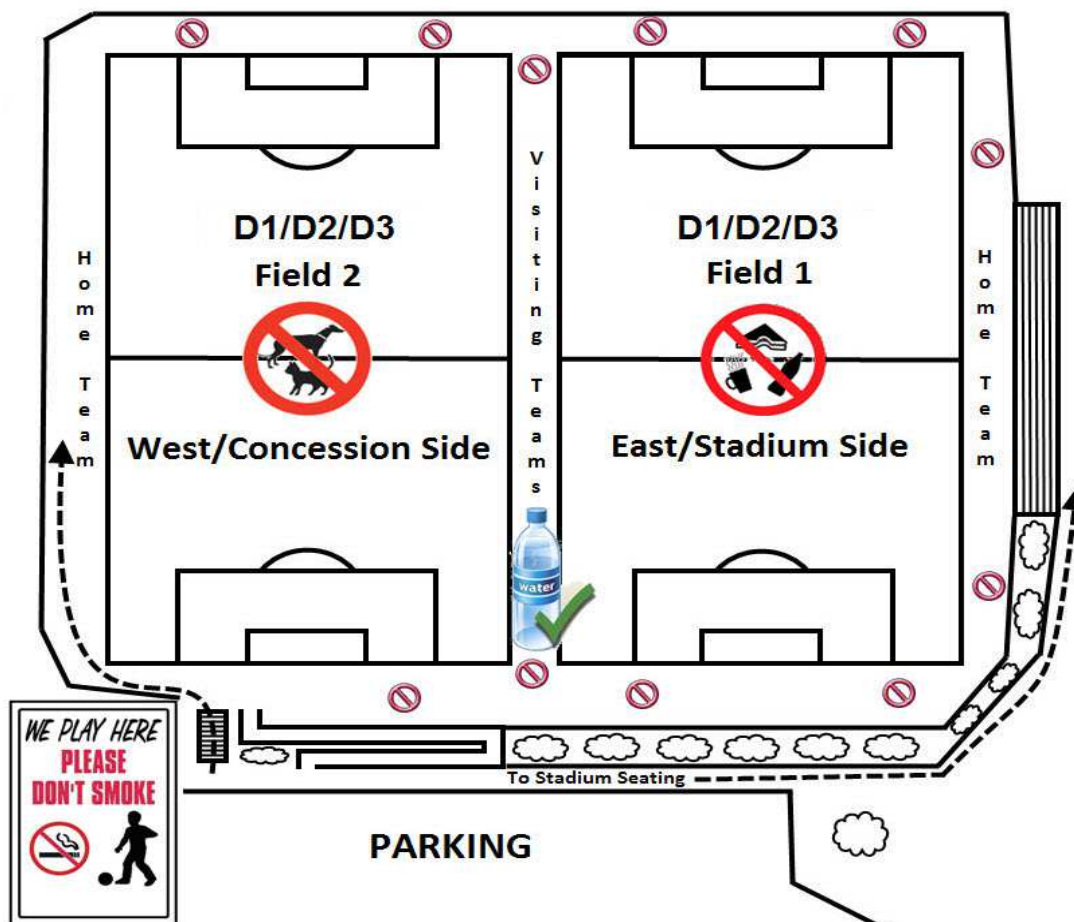

#### → VSP: Vista Sports Park (turf)

1600 Sports Park Way, Vista, CA 92083

No chairs, pets, food, or colored drinks allowed on the turf fields. Because of this, half time snacks are not permitted. Post game snacks may be provided on the concrete area near the playground or at the top of the stairs.

#### **For D1/D2/D3:**

- Field 1: All spectators for Home & Visiting Teams must sit in Stadium seating only.
- Field 2: All spectators for Home & Visiting Teams must sit on Home Team side only.
- **NO CHAIRS ALLOWED** on field turf. Benches are provided by the park.
- ⊘ Spectators are **NOT** allowed between Fields 1 & 2. This area is for Players, Coaches, and the Team Manager/Team Parent only.

### LEGEND:

- |                    |             |              |
|--------------------|-------------|--------------|
| Information Center | Snack Bar   | Referee Tent |
| Restrooms          | Vendor Area |              |