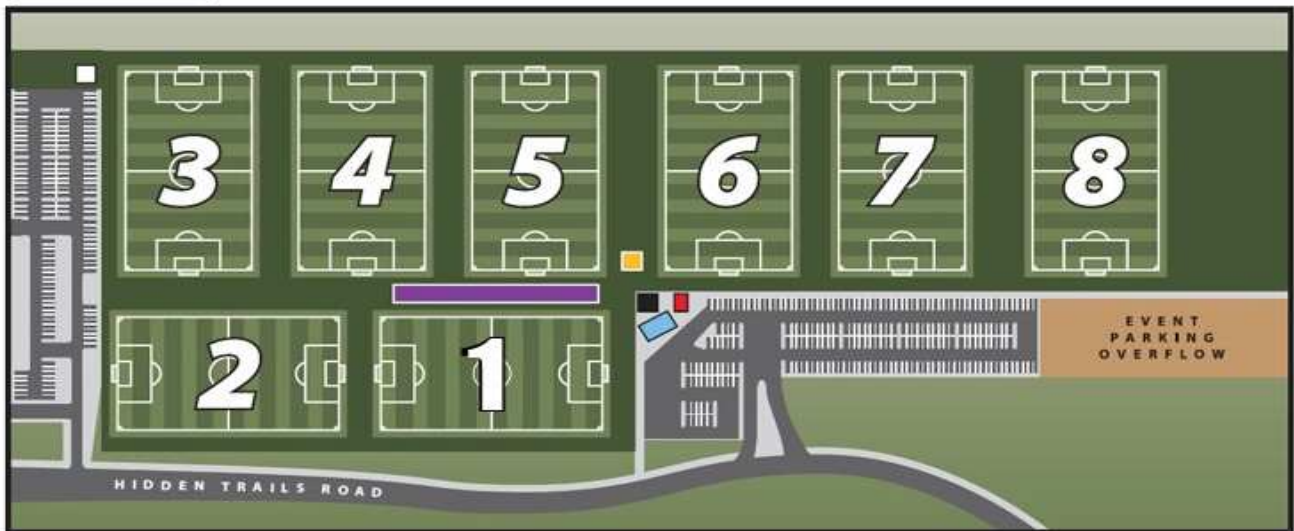

LEGEND:

Information Center	Snack Bar	Referee Tent
Restrooms	Vendor Area