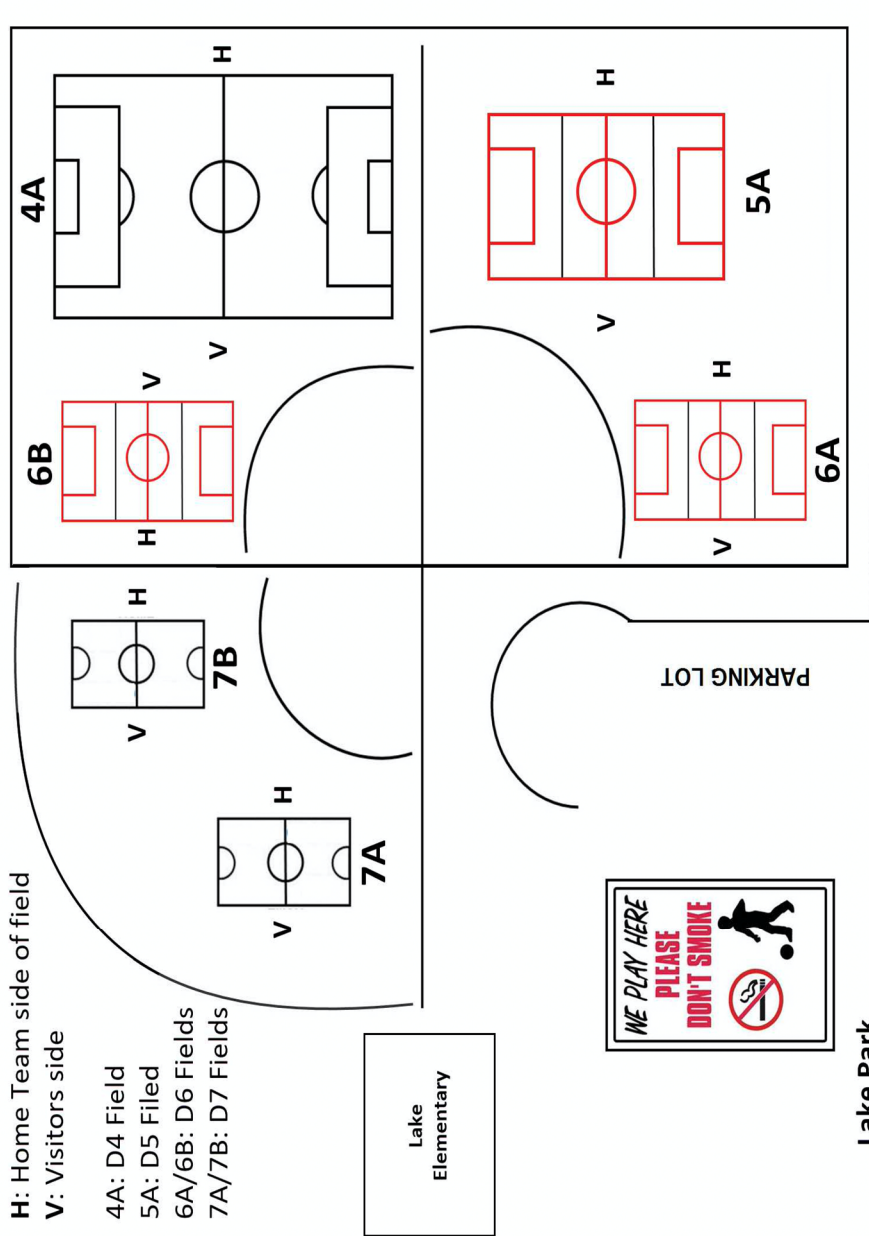

H: Home Team side of field  
V: Visitors side

4A: D4 Field

5A: D5 Field

6A/6B: D6 Fields

7A/7B: D7 Fields

Lake  
Elementary

Lake Park  
4994 Lake Blvd, Oceanside, CA 92056

PARKING LOT

PARKING LOT